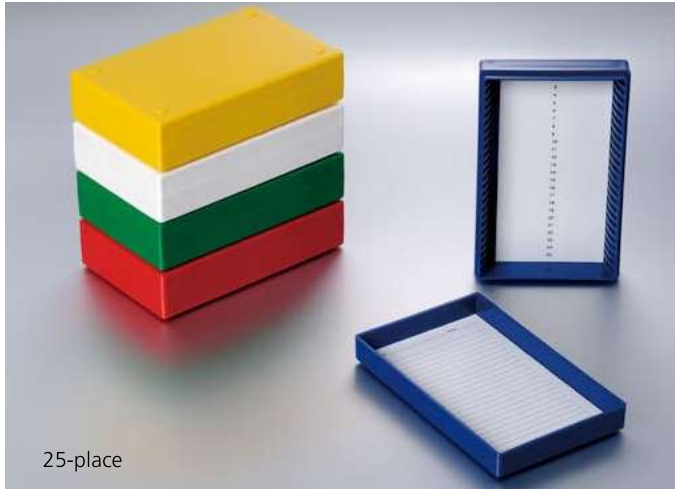

# Slide Storage Boxes

25-place

100-place

## Features

- Made of strong ABS material
- Available in 25-place or 100-place sizes
- Traditional cork or foam lining available
- 5 assorted colors available: red, yellow, green, blue, and white
- Stores 25mm × 75mm microscope slides
- Each slot is numbered to correspond to the slide inventory sheet inside the lid
- 100-place slide boxes are secured with a rust-resistant clasp and hinge pin