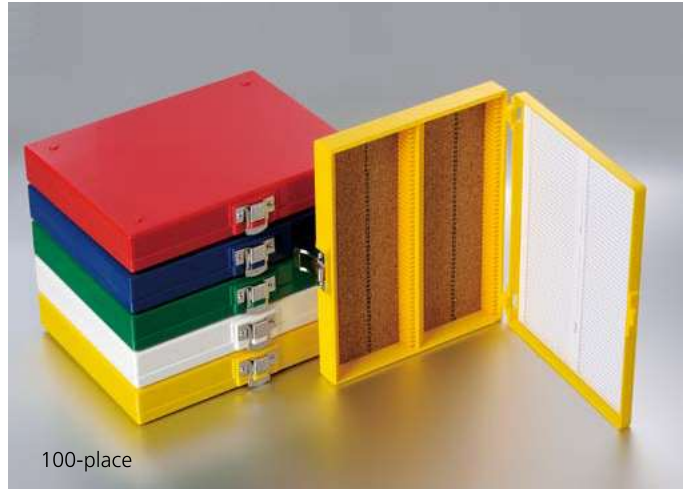

# Slide Storage Boxes

25-place

100-place

## Features

- Made of strong ABS material
- Available in 25-place or 100-place sizes
- Traditional cork or foam lining available
- 5 assorted colors available: red, yellow, green, blue, and white
- Stores 25mm × 75mm microscope slides
- Each slot is numbered to correspond to the slide inventory sheet inside the lid
- 100-place slide boxes are secured with a rust-resistant clasp and hinge pin

41-6025

41-6100

Dimensions = mm

Cat #	Place	Lining	Color	Sterile	Unit
41-5025	25-place	Foam	Assorted	Yes	20 Pieces/Case
41-6025	25-place	Cork	Assorted	Yes	20 Pieces/Case
41-5100	100-place	Foam	Assorted	Yes	30 Pieces/Case
41-6100	100-place	Cork	Assorted	Yes	30 Pieces/Case