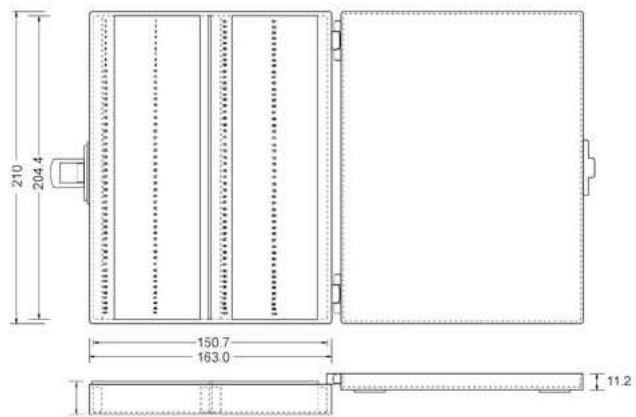

# Slide Storage Boxes

25-place

100-place

## Features

- Made of strong ABS material
- Available in 25-place or 100-place sizes
- Traditional cork or foam lining available
- 5 assorted colors available: red, yellow, green, blue, and white
- Stores 25mm × 75mm microscope slides
- Each slot is numbered to correspond to the slide inventory sheet inside the lid
- 100-place slide boxes are secured with a rust-resistant clasp and hinge pin

41-6025

41-6100

Dimensions = mm

Cat #	Place	Lining	Color	Sterile	Unit
41-5025	25-place	Foam	Assorted	Yes	20 Pieces/Case
41-6025	25-place	Cork	Assorted	Yes	20 Pieces/Case
41-5100	100-place	Foam	Assorted	Yes	30 Pieces/Case
41-6100	100-place	Cork	Assorted	Yes	30 Pieces/Case