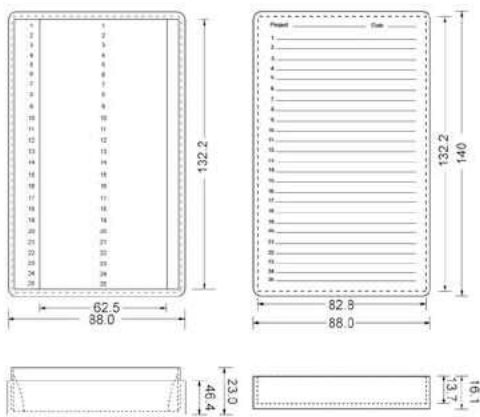

# Slide Storage Boxes

25-place

100-place

## Features

- Made of strong ABS material
- Available in 25-place or 100-place sizes
- Traditional cork or foam lining available
- 5 assorted colors available: red, yellow, green, blue, and white
- Stores 25mm × 75mm microscope slides
- Each slot is numbered to correspond to the slide inventory sheet inside the lid
- 100-place slide boxes are secured with a rust-resistant clasp and hinge pin

41-6025

41-6100

Dimensions = mm

Cat #	Place	Lining	Color	Sterile	Unit
41-5025	25-place	Foam	Assorted	Yes	20 Pieces/Case
41-6025	25-place	Cork	Assorted	Yes	20 Pieces/Case
41-5100	100-place	Foam	Assorted	Yes	30 Pieces/Case
41-6100	100-place	Cork	Assorted	Yes	30 Pieces/Case